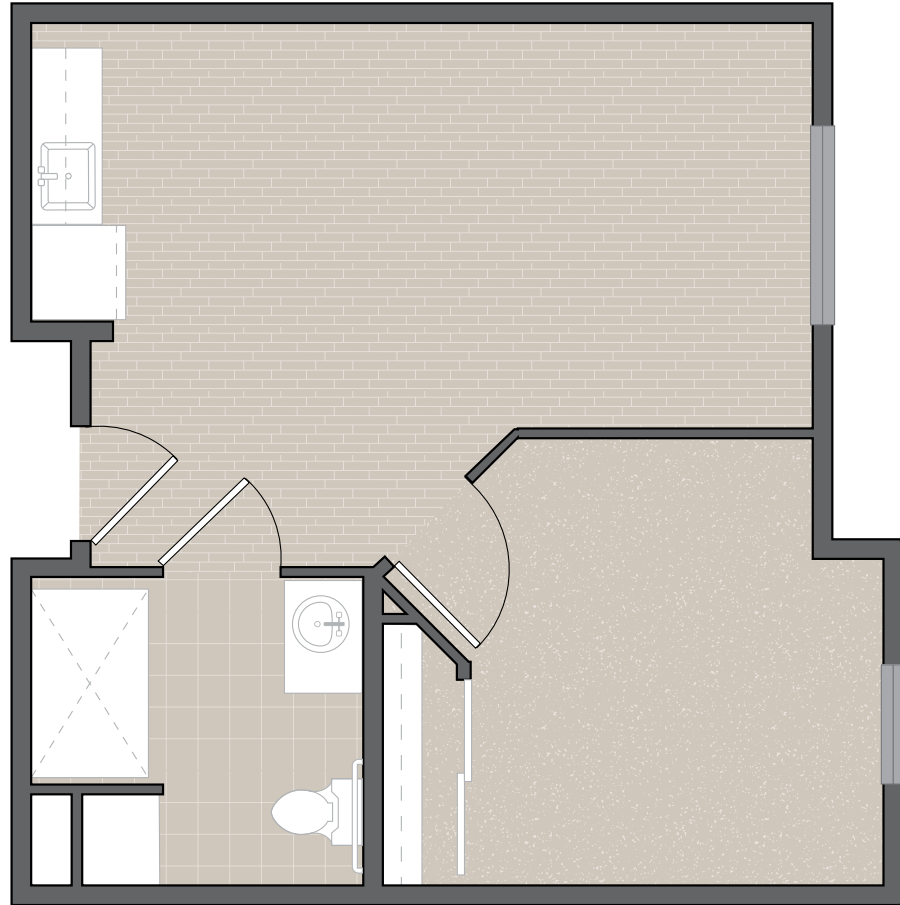

MARQUIS

TUALATIN

TWO BEDROOM - 674 SQ. FT.

---

Marquis Tualatin  
Assisted Living Two Bedroom Floor Plan  
*The best, rest of your life.*

**Marquis Tualatin**  
[marquiscompanies.com](http://marquiscompanies.com)

19945 SW Boones Ferry Rd.  
Tualatin, OR 97062

**ph** 503-612-5500  
**fax** 503-612-5501

MARQUIS

TUALATIN

ONE BEDROOM - 426 SQ. FT.

---

Marquis Tualatin  
Assisted Living One Bedroom Floor Plan  
*The best, rest of your life.*