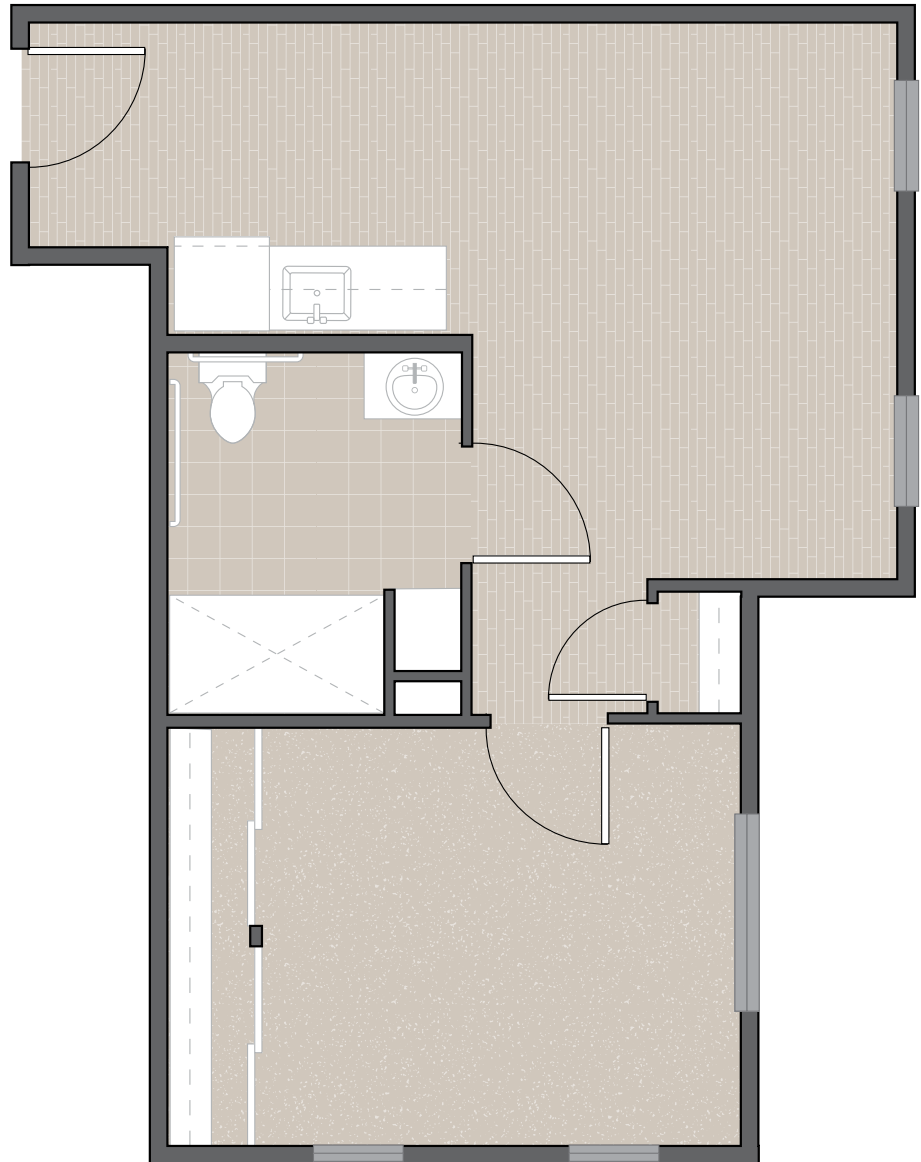

MARQUIS

TUALATIN

TWO BEDROOM - 674 SQ. FT.

---

Marquis Tualatin  
Assisted Living Two Bedroom Floor Plan  
*The best, rest of your life.*

**Marquis Tualatin**  
[marquiscompanies.com](http://marquiscompanies.com)

**ph** 503-612-5500  
**fax** 503-612-5501

MARQUIS

TUALATIN

STUDIO - 384 SQ. FT.

---

Marquis Tualatin  
Assisted Living Studio Floor Plan  
*The best, rest of your life.*

**Marquis Tualatin**  
[marquiscompanies.com](http://marquiscompanies.com)

19945 SW Boones Ferry Rd.  
Tualatin, OR 97062

**ph** 503-612-5500  
**fax** 503-612-5501

MARQUIS

TUALATIN

ONE BEDROOM - 470 SQ. FT.

Marquis Tualatin  
Assisted Living One Bedroom Floor Plan  
*The best, rest of your life.*