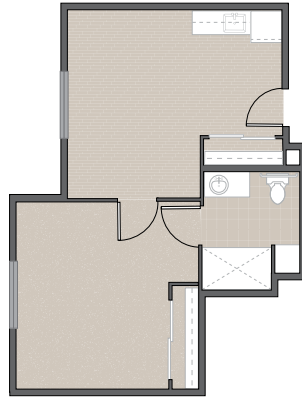

MARQUIS

TUALATIN

TWO BEDROOM - 674 SQ. FT.

---

Marquis Tualatin  
Assisted Living Two Bedroom Floor Plan  
*The best, rest of your life.*

**Marquis Tualatin**  
[marquiscompanies.com](http://marquiscompanies.com)

STUDIO FLOOR PLAN  
382 SQ. FT.

STUDIO FLOOR PLAN  
384 SQ. FT.

ONE BEDROOM FLOOR PLAN  
426 SQ. FT.

ONE BEDROOM WITH DECK FLOOR PLAN  
449 SQ. FT.

ONE BEDROOM FLOOR PLAN  
463 SQ. FT.

ONE BEDROOM FLOOR PLAN  
470 SQ. FT.

MARQUIS

TUALATIN

Marquis Tualatin  
Assisted Living  
*The best, rest of your life.*

ONE BEDROOM FLOOR PLAN  
478 SQ. FT.

TWO BEDROOM FLOOR PLAN  
674 SQ. FT.