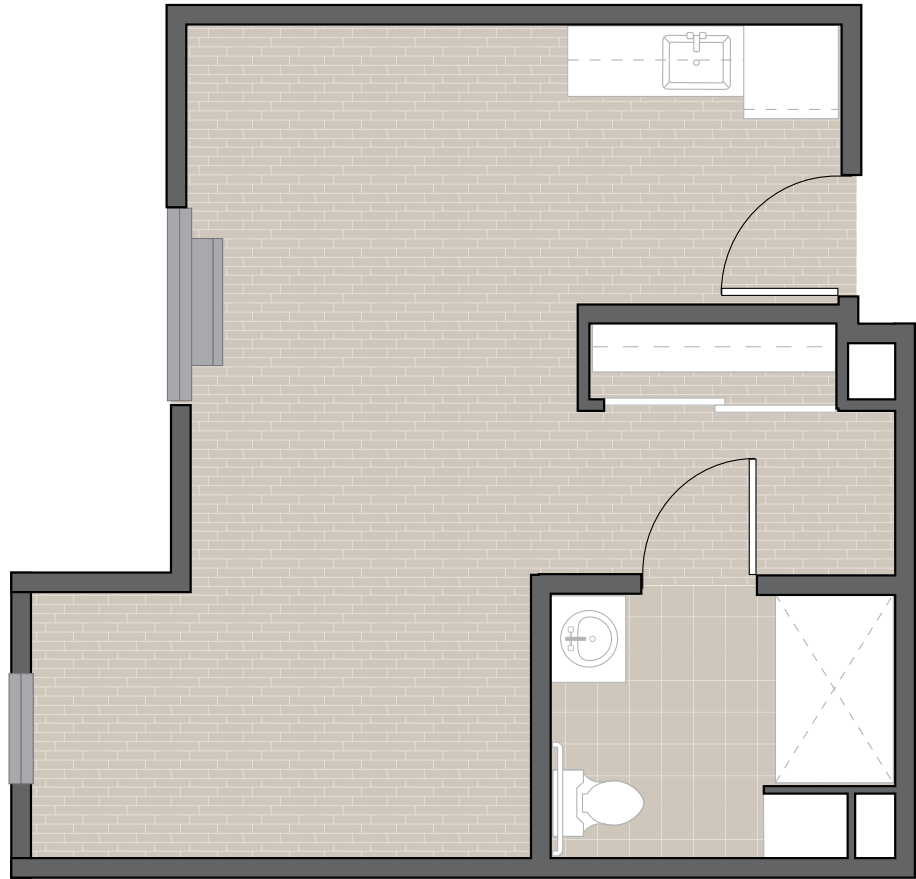

MARQUIS

TUALATIN

TWO BEDROOM - 674 SQ. FT.

---

Marquis Tualatin  
Assisted Living Two Bedroom Floor Plan  
*The best, rest of your life.*

**Marquis Tualatin**  
[marquiscompanies.com](http://marquiscompanies.com)

**ph** 503-612-5500  
**fax** 503-612-5501

MARQUIS

TUALATIN

STUDIO - 384 SQ. FT.

---

Marquis Tualatin  
Assisted Living Studio Floor Plan  
*The best, rest of your life.*

**Marquis Tualatin**  
[marquiscompanies.com](http://marquiscompanies.com)