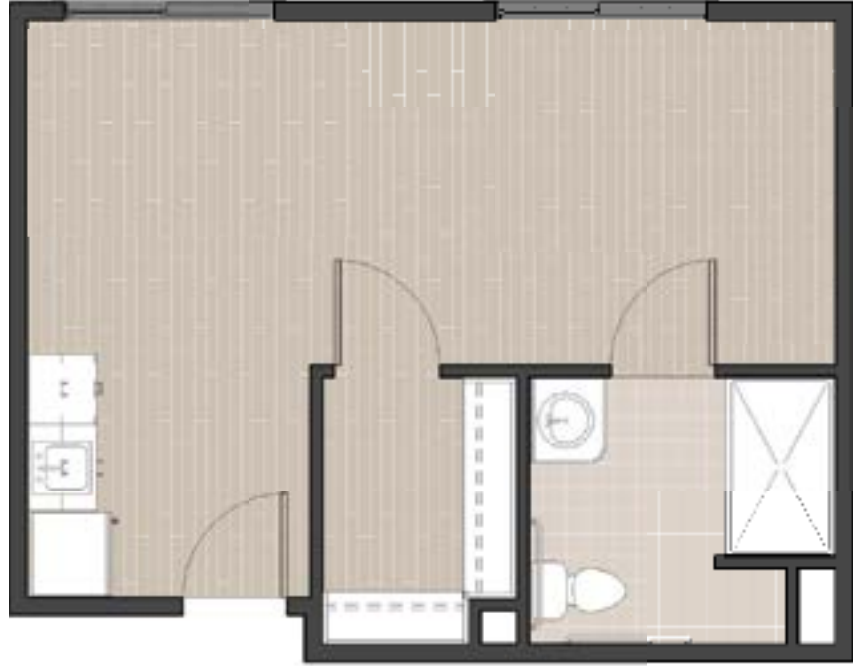

MARQUIS

TUALATIN

TWO BEDROOM - 674 SQ. FT.

---

Marquis Tualatin  
Assisted Living Two Bedroom Floor Plan  
*The best, rest of your life.*

**Marquis Tualatin**  
[marquiscompanies.com](http://marquiscompanies.com)

**ph** 503-612-5500  
**fax** 503-612-5501

MARQUIS

TUALATIN

STUDIO - 382 SQ. FT.

---

Marquis Tualatin  
Assisted Living Studio Floor Plan  
*The best, rest of your life.*

**Marquis Tualatin**  
[marquiscompanies.com](http://marquiscompanies.com)

19945 SW Boones Ferry Rd.  
Tualatin, OR 97062

**ph** 503-612-5500  
**fax** 503-612-5501

MARQUIS

TUALATIN

STANDARD ONE BEDROOM - 463 SQ. FT.

---

Marquis Tualatin  
Assisted Living One Bedroom Floor Plan  
*The best, rest of your life.*