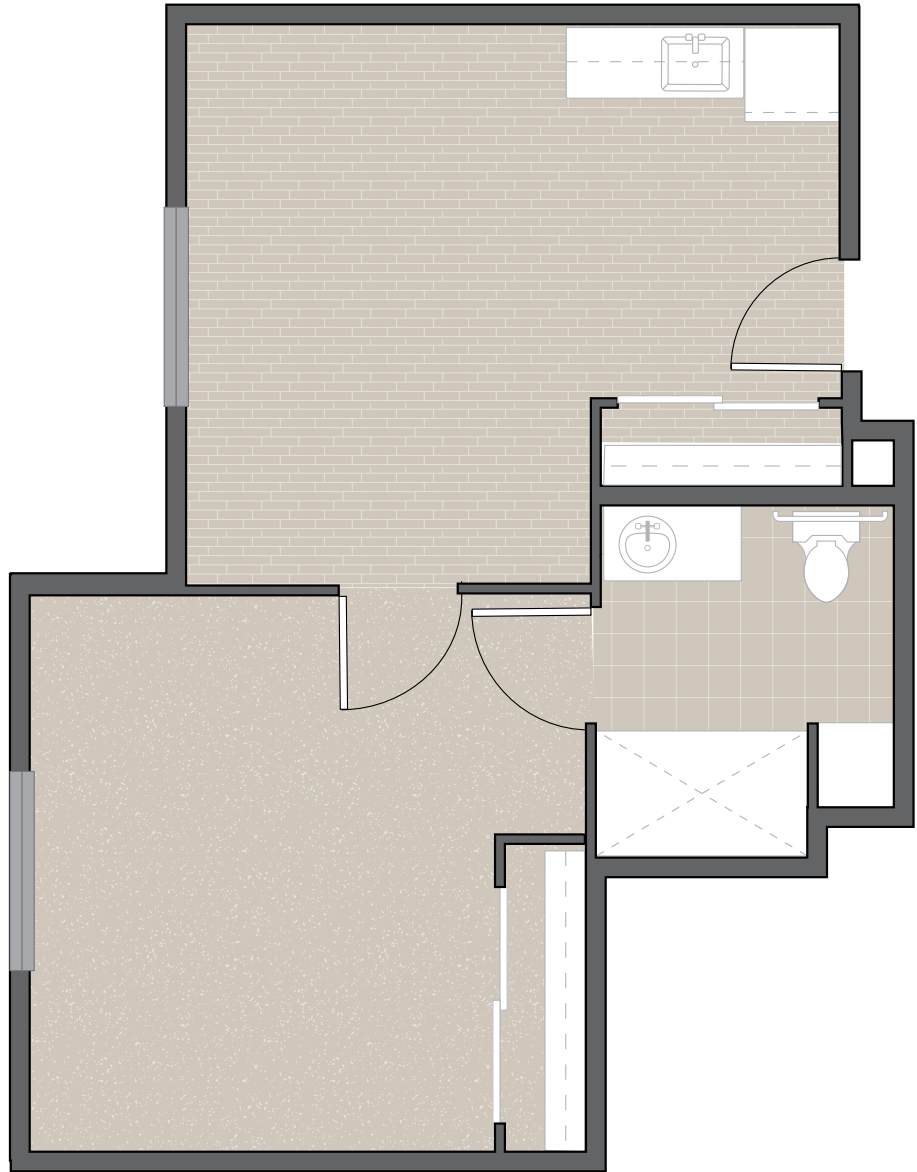

MARQUIS

TUALATIN

ONE BEDROOM UNIT - 478 SQ. FT.

Marquis Tualatin
Assisted Living One Bedroom Floor Plan
The best, rest of your life.

Marquis Tualatin
marquiscompanies.com

19945 SW Boones Ferry Rd.
Tualatin, OR 97062

ph 503-612-5500
fax 503-612-5501