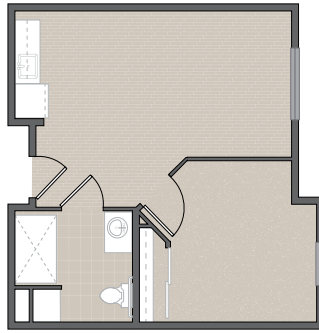

ONE BEDROOM FLOOR PLAN
426 SQ. FT.