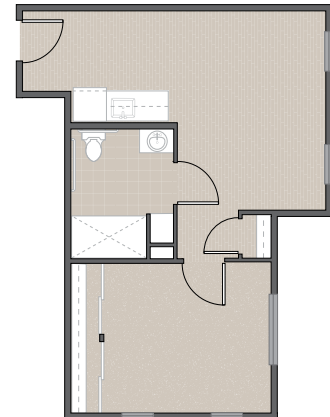

MARQUIS

TUALATIN

TWO BEDROOM - 674 SQ. FT.

---

Marquis Tualatin  
Assisted Living Two Bedroom Floor Plan  
*The best, rest of your life.*

**Marquis Tualatin**  
[marquiscompanies.com](http://marquiscompanies.com)

STUDIO FLOOR PLAN  
382 SQ. FT.

STUDIO FLOOR PLAN  
384 SQ. FT.

ONE BEDROOM FLOOR PLAN  
426 SQ. FT.

ONE BEDROOM WITH DECK FLOOR PLAN  
449 SQ. FT.

ONE BEDROOM FLOOR PLAN  
463 SQ. FT.

ONE BEDROOM FLOOR PLAN  
470 SQ. FT.

MARQUIS

TUALATIN

Marquis Tualatin  
Assisted Living  
*The best, rest of your life.*

ONE BEDROOM FLOOR PLAN  
478 SQ. FT.

TWO BEDROOM FLOOR PLAN  
674 SQ. FT.