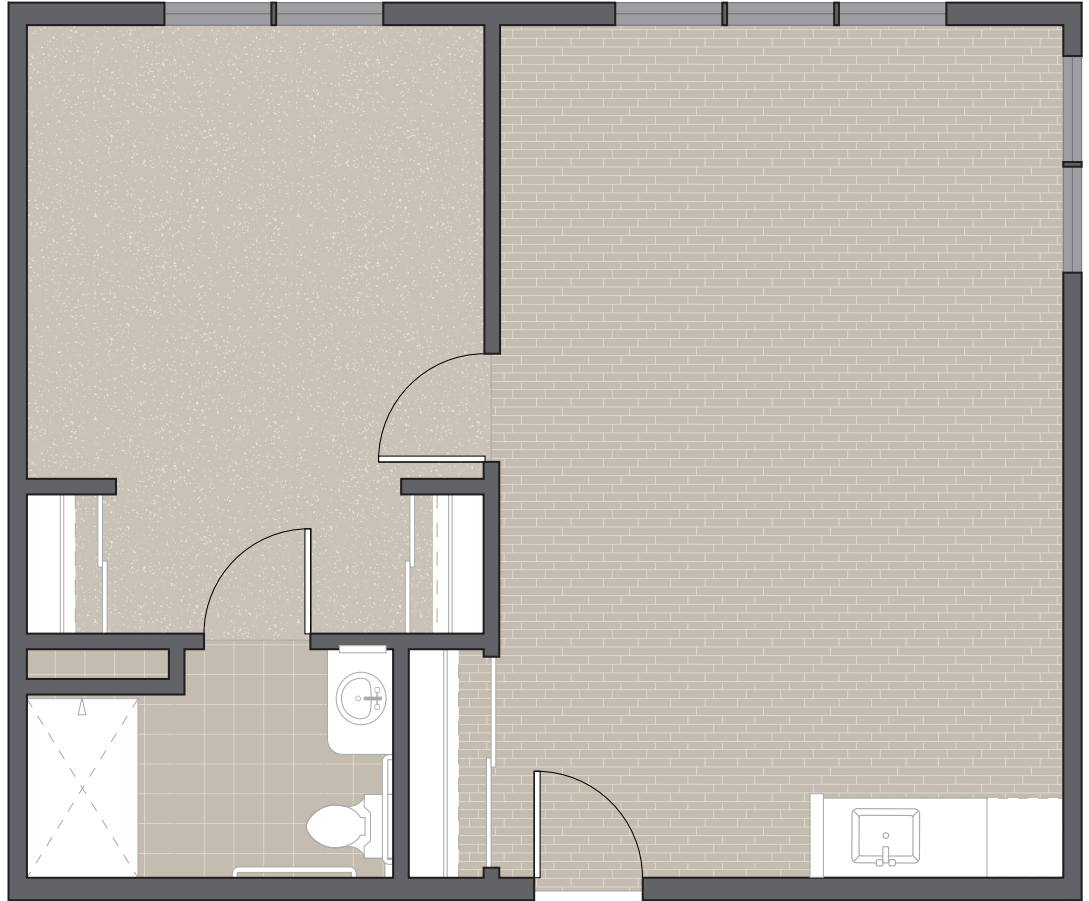

Marquis Hope Village  
Assisted Living One Bedroom Floor Plan  
*The best, rest of your life.*

Marquis Hope Village  
[marquiscompanies.com](http://marquiscompanies.com)

1589 South Ivy  
Canby, Oregon 97013

ph 503-359-1129  
fax 503-357-4449

MARQUIS

HOPE VILLAGE

STANDARD ONE BEDROOM - 738 SQ. FT.

---

Marquis Hope Village  
Assisted Living One Bedroom Floor Plan  
*The best, rest of your life.*

Marquis Hope Village  
[marquiscompanies.com](http://marquiscompanies.com)

1589 South Ivy  
Canby, Oregon 97013

ph 503-359-1129  
fax 503-357-4449

MARQUIS

ONE BEDROOM SUITE - 886 SQ. FT.

---

HOPE VILLAGE

Marquis Hope Village  
Assisted Living One Bedroom Floor Plan  
*The best, rest of your life.*