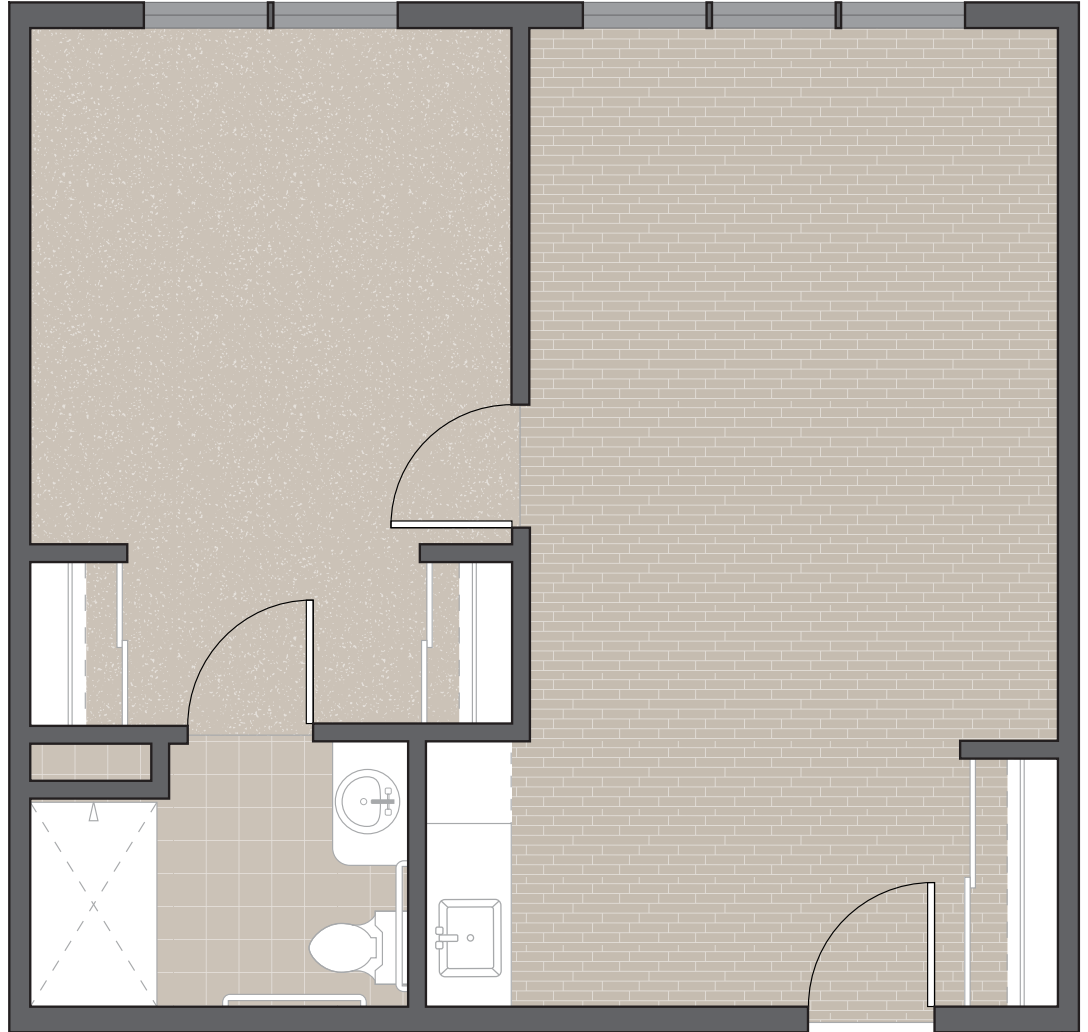

1589 South Ivy  
Canby, Oregon 97013

ph 503-359-1129  
fax 503-357-4449

MARQUIS

ONE BEDROOM SUITE - 886 SQ. FT.

---

HOPE VILLAGE

Marquis Hope Village  
Assisted Living One Bedroom Floor Plan  
*The best, rest of your life.*

Marquis Hope Village  
[marquiscompanies.com](http://marquiscompanies.com)

1589 South Ivy  
Canby, Oregon 97013

ph 503-359-1129  
fax 503-357-4449

MARQUIS

HOPE VILLAGE

1 BEDROOM SUITE - 733 SQ. FT.

---

Marquis Hope Village  
Assisted Living One Bedroom Floor Plan  
*The best, rest of your life.*