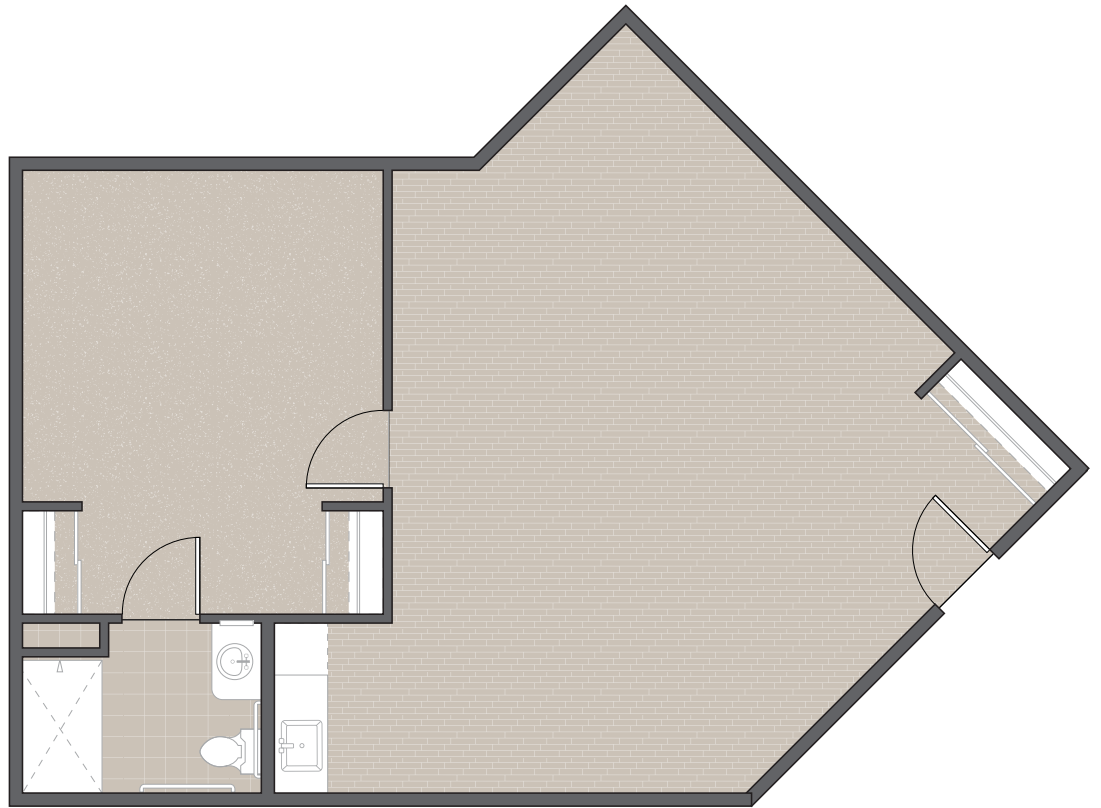

Marquis Hope Village  
[marquiscompanies.com](http://marquiscompanies.com)

1589 South Ivy  
Canby, Oregon 97013

ph 503-359-1129  
fax 503-357-4449

MARQUIS

HOPE VILLAGE

1 BEDROOM SUITE - 733 SQ. FT.

---

Marquis Hope Village  
Assisted Living One Bedroom Floor Plan  
*The best, rest of your life.*