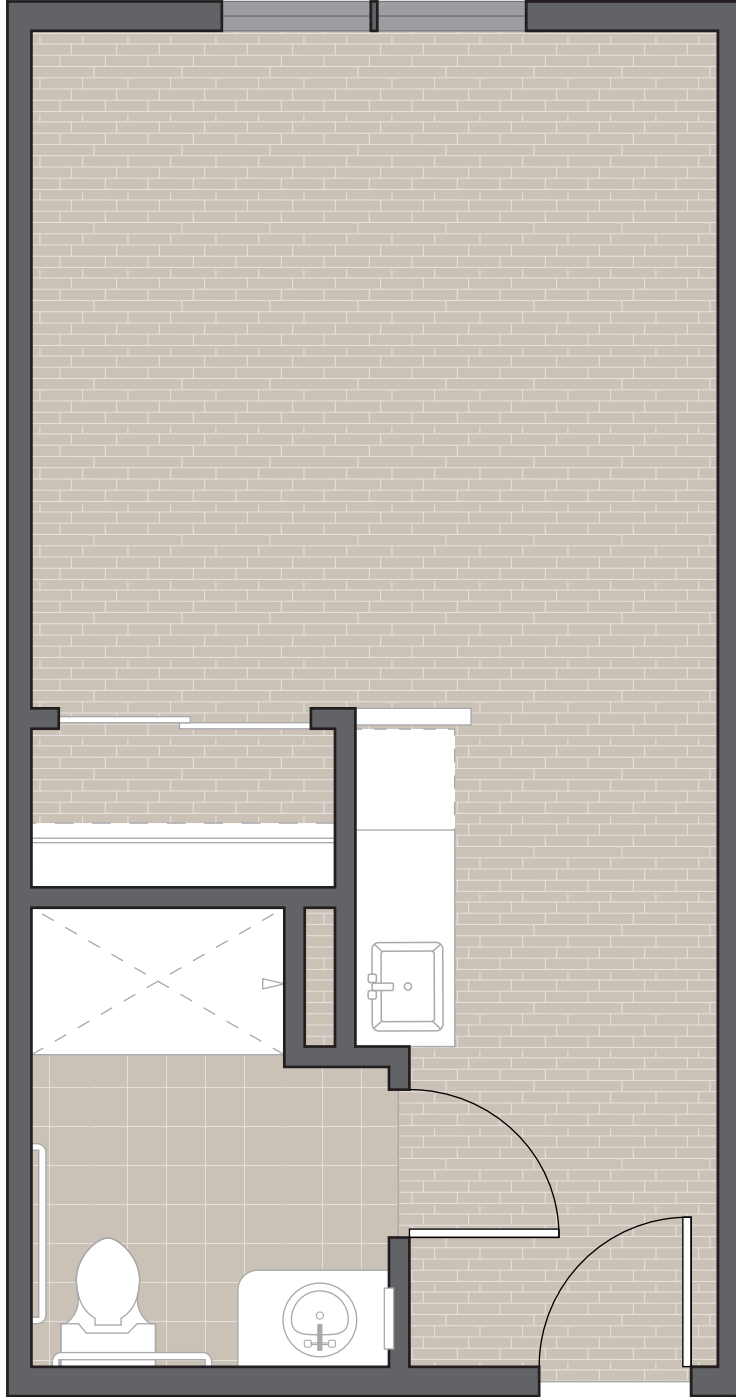

MARQUIS

STUDIO - 350 SQ. FT., 392 SQ. FT.

HOPE VILLAGE

Marquis Hope Village  
Assisted Living Studio Floor Plan  
*The best, rest of your life.*

Marquis Hope Village  
[marquiscompanies.com](http://marquiscompanies.com)

1589 South Ivy  
Canby, Oregon 97013

ph 503-359-1129  
fax 503-357-4449

MARQUIS

DELUXE STUDIO - 536 SQ. FT.

HOPE VILLAGE

Marquis Forest Grove  
Assisted Living Studio FloorPlan  
*The best, rest of your life.*