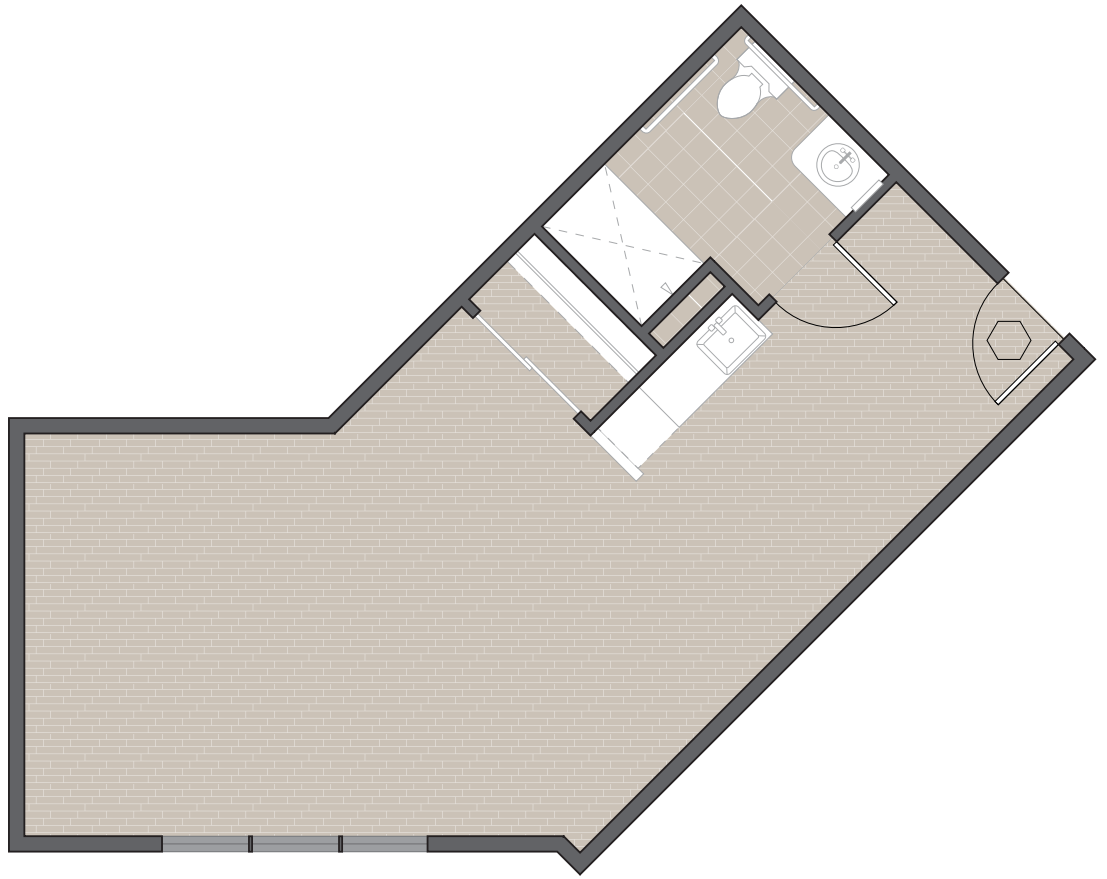

MARQUIS

STUDIO SUITE - 610 SQ. FT.

HOPE VILLAGE

Marquis Forest Grove
Assisted Living Studio Floor Plan
The best, rest of your life.

Marquis Hope Village
marquiscompanies.com

1589 South Ivy
Canby, Oregon 97013

ph 503-359-1129
fax 503-357-4449