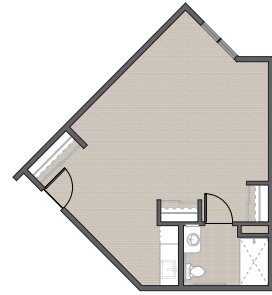

DELUXE STUDIO FLOOR PLAN
536 SQ. FT.