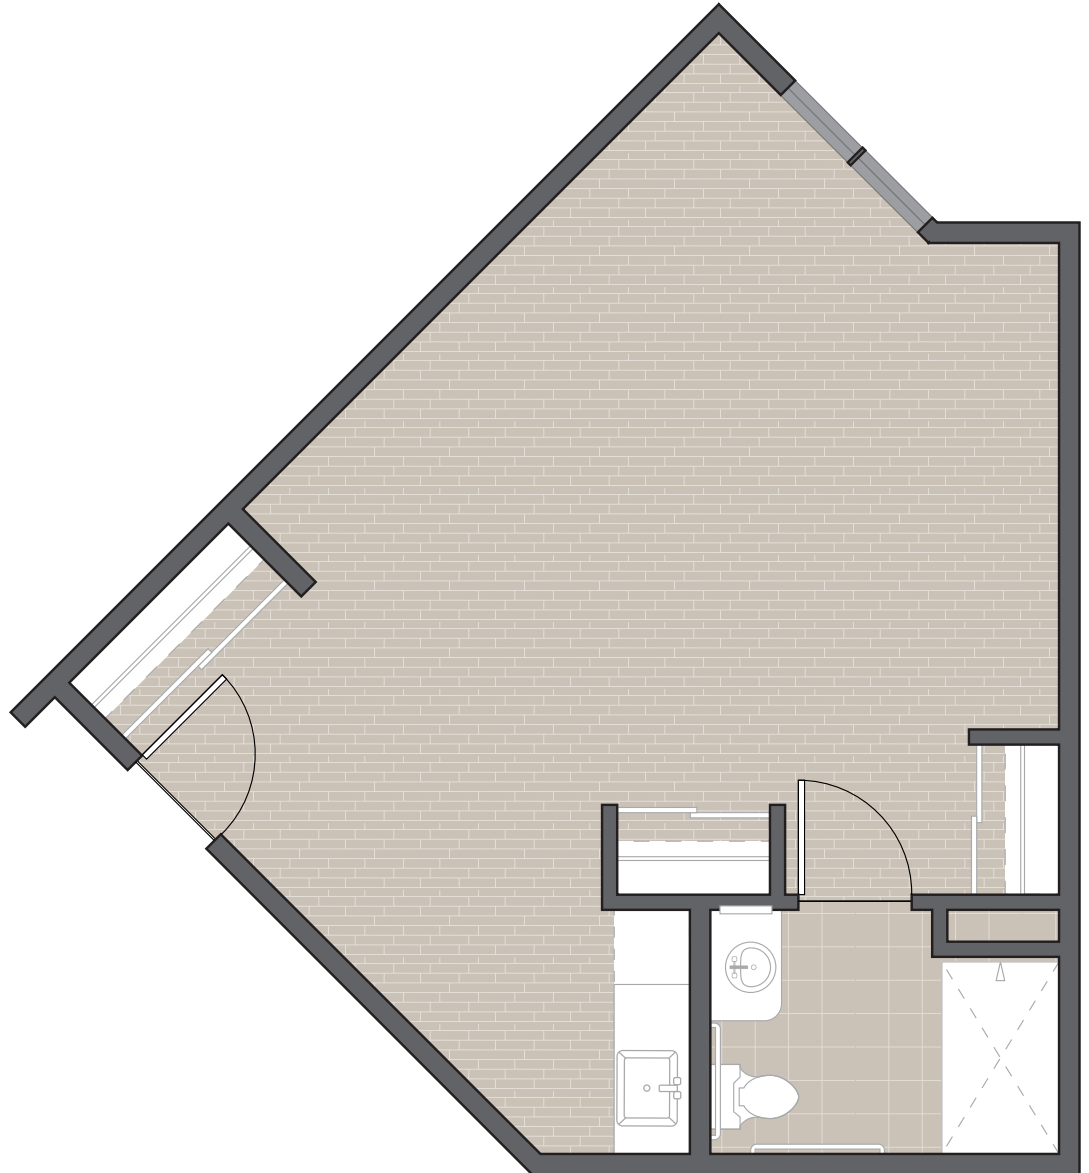

MARQUIS

STUDIO - 350 SQ. FT., 392 SQ. FT.

HOPE VILLAGE

Marquis Hope Village  
Assisted Living Studio Floor Plan  
*The best, rest of your life.*

Marquis Hope Village  
[marquiscompanies.com](http://marquiscompanies.com)

1589 South Ivy  
Canby, Oregon 97013

ph 503-359-1129  
fax 503-357-4449

MARQUIS

DELUXE STUDIO - 536 SQ. FT.

HOPE VILLAGE

Marquis Forest Grove  
Assisted Living Studio FloorPlan  
*The best, rest of your life.*