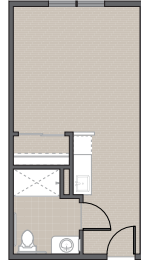

MARQUIS

HOPE VILLAGE

Marquis Hope Village
Assisted Living
The best, rest of your life.

STUDIO FLOOR PLAN
350 SQ. FT., 392 SQ. FT.