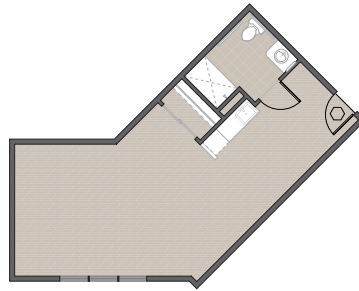

Marquis Hope Village  
[marquiscompanies.com](http://marquiscompanies.com)

1589 South Ivy  
Canby, Oregon 97013

ph 503-359-1129  
fax 503-357-4449

MARQUIS

HOPE VILLAGE

1 BEDROOM SUITE - 733 SQ. FT.

---

Marquis Hope Village  
Assisted Living One Bedroom Floor Plan  
*The best, rest of your life.*

STUDIO FLOOR PLAN  
350 SQ. FT., 392 SQ. FT.

DELUXE STUDIO FLOOR PLAN  
536 SQ. FT.

STUDIO SUITE FLOOR PLAN  
610 SQ. FT.

DELUXE ONE BEDROOM FLOOR PLAN  
738 SQ. FT., 756 SQ. FT., 784 SQ. FT.

STANDARD ONE BEDROOM FLOOR PLAN  
625 SQ. FT.