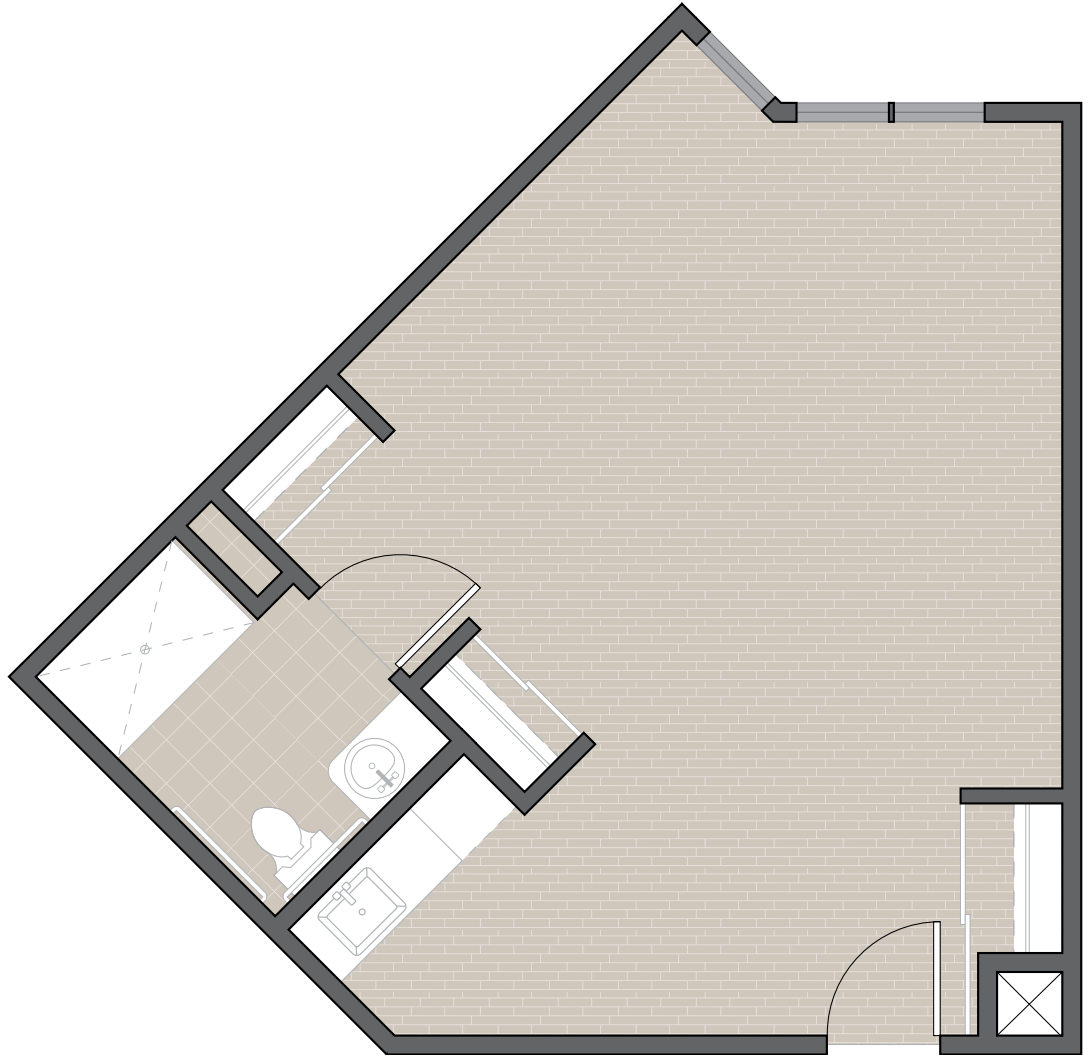

Marquis Forest Grove
marquiscompanies.com

3336 19th Avenue Forest Grove
Oregon, 97116

ph 503-359-1129
fax 503-357-4449

MARQUIS

FOREST GROVE

1 BEDROOM - 604 SQ. FT.

Marquis Forest Grove
Assisted Living One Bedroom Floor Plan
The best, rest of your life.