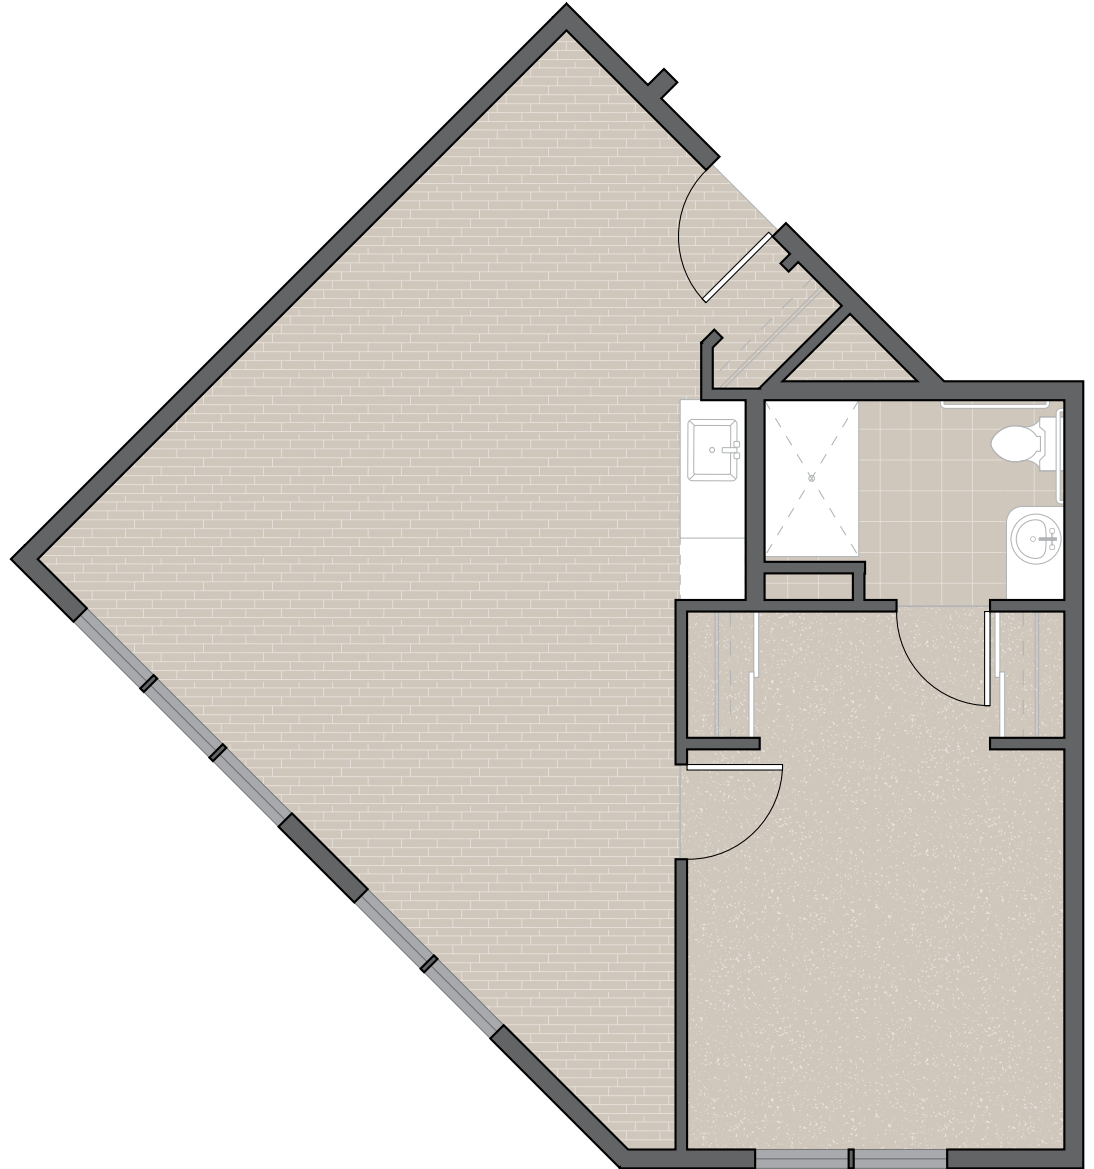

Marquis Forest Grove
marquiscompanies.com

3336 19th Avenue Forest Grove
Oregon, 97116

ph 503-359-1129
fax 503-357-4449

MARQUIS

FOREST GROVE

1 BEDROOM SUITE - 778 SQ. FT.

Marquis Forest Grove
Assisted Living One Bedroom Floor Plan
The best, rest of your life.