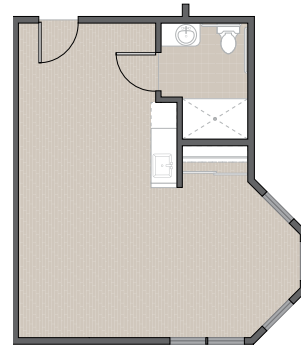

STANDARD STUDIO FLOOR PLAN
425 SQ. FT.

STUDIO SUITE FLOOR PLAN
352 SQ. FT.

DELUXE STUDIO FLOOR PLAN
476 SQ. FT.

DELUXE STUDIO FLOOR PLAN
492 SQ. FT.

DELUXE STUDIO FLOOR PLAN
495 SQ. FT.

DELUXE STUDIO FLOOR PLAN
538 SQ. FT.

MARQUIS

FOREST GROVE

Marquis Forest Grove
Assisted Living
The best, rest of your life.

STANDARD ONE BEDROOM FLOOR PLAN
604 SQ. FT.

DELUXE ONE BEDROOM FLOOR PLAN
702 SQ. FT.

ONE BEDROOM SUITE FLOOR PLAN
778 SQ. FT.