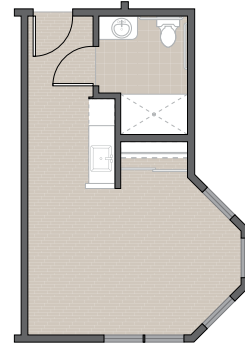

STANDARD STUDIO FLOOR PLAN
425 SQ. FT.

STUDIO SUITE FLOOR PLAN
352 SQ. FT.

DELUXE STUDIO FLOOR PLAN
476 SQ. FT.

DELUXE STUDIO FLOOR PLAN
492 SQ. FT.

DELUXE STUDIO FLOOR PLAN
495 SQ. FT.

DELUXE STUDIO FLOOR PLAN
538 SQ. FT.