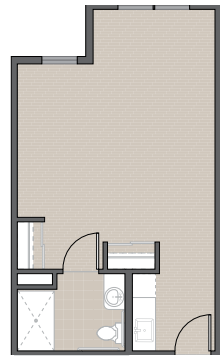

STANDARD STUDIO FLOOR PLAN
425 SQ. FT.

STUDIO SUITE FLOOR PLAN
352 SQ. FT.

DELUXE STUDIO FLOOR PLAN
476 SQ. FT.

DELUXE STUDIO FLOOR PLAN
492 SQ. FT.

DELUXE STUDIO FLOOR PLAN
495 SQ. FT.

DELUXE STUDIO FLOOR PLAN
538 SQ. FT.