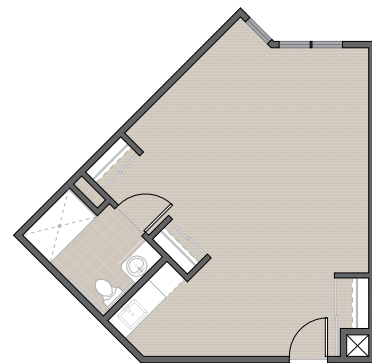

MARQUIS

FOREST GROVE

Marquis Forest Grove
Assisted Living
The best, rest of your life.

STANDARD ONE BEDROOM FLOOR PLAN
604 SQ. FT.

DELUXE ONE BEDROOM FLOOR PLAN
702 SQ. FT.

ONE BEDROOM SUITE FLOOR PLAN
778 SQ. FT.