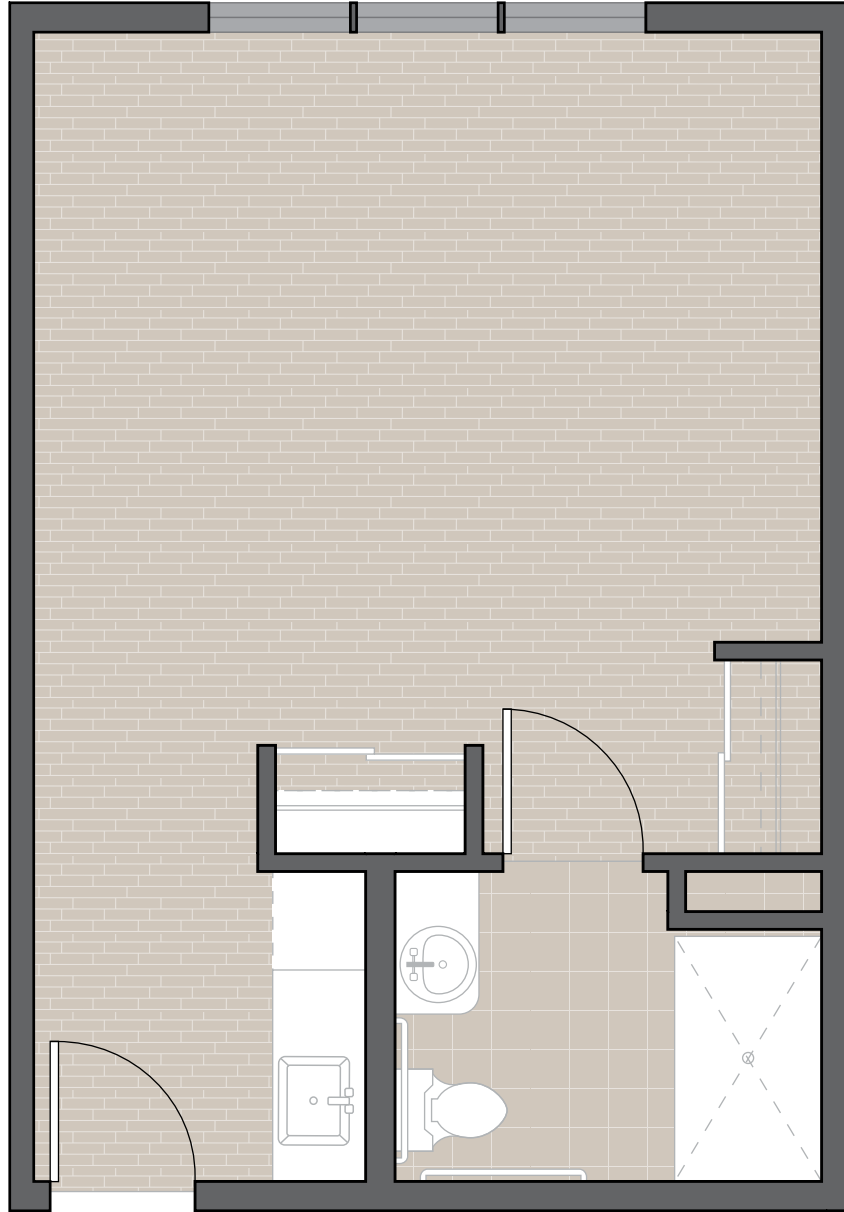

MARQUIS

FOREST GROVE

STANDARD STUDIO - 425 SQ. FT.

Marquis Forest Grove
Assisted Living Studio Floor Plan
The best, rest of your life.

Marquis Forest Grove
marquiscompanies.com

3336 19th Avenue Forest Grove
Oregon, 97116

ph 503-359-1129
fax 503-357-4449

MARQUIS

FOREST GROVE

STANDARD STUDIO - 352 SQ. FT.

Marquis Forest Grove
Assisted Living Studio Floor Plan
The best, rest of your life.

Marquis Forest Grove
marquiscompanies.com