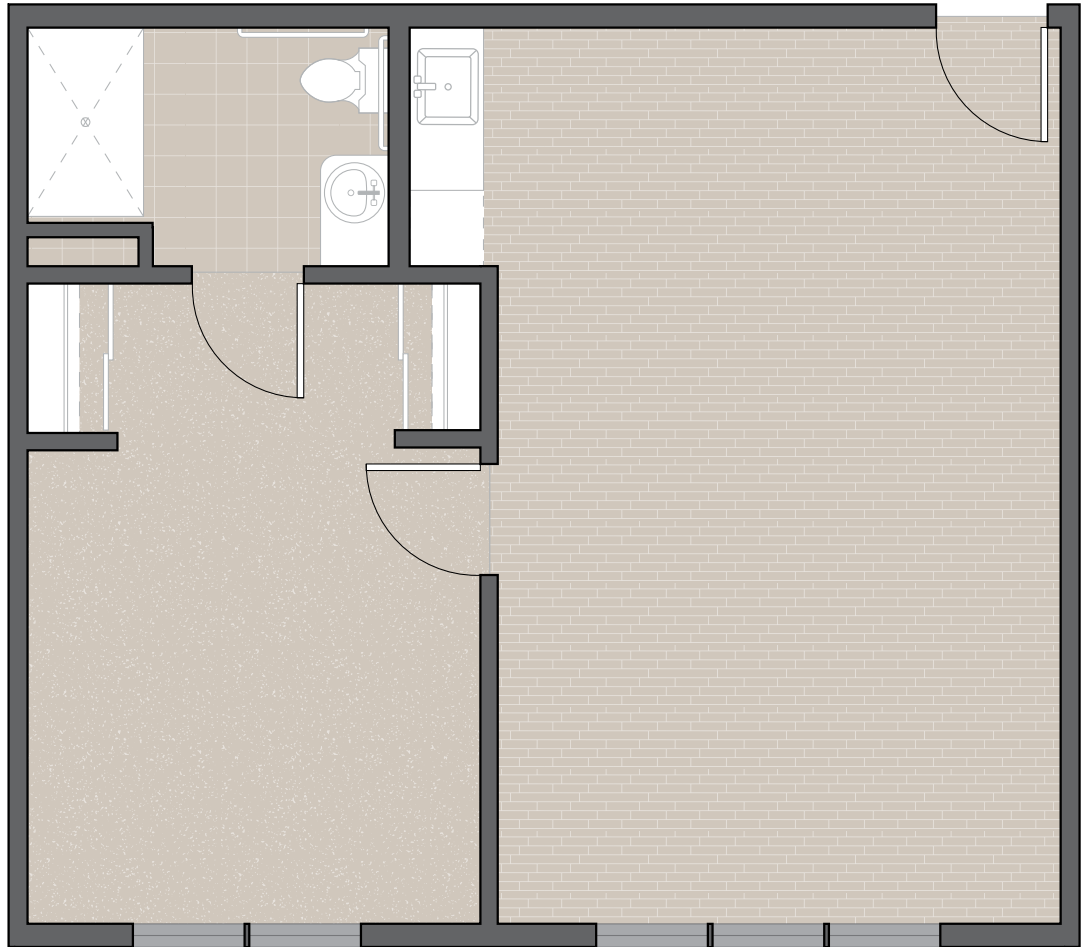

Marquis Forest Grove
marquiscompanies.com

3336 19th Avenue Forest Grove
Oregon, 97116

ph 503-359-1129
fax 503-357-4449

MARQUIS

FOREST GROVE

DELUXE 1 BEDROOM - 702 SQ. FT.

Marquis Forest Grove
Assisted Living One Bedroom Floor Plan
The best, rest of your life.

Marquis Forest Grove
marquiscompanies.com

3336 19th Avenue Forest Grove
Oregon, 97116

ph 503-359-1129
fax 503-357-4449

MARQUIS

FOREST GROVE

1 BEDROOM SUITE - 778 SQ. FT.

Marquis Forest Grove
Assisted Living One Bedroom Floor Plan
The best, rest of your life.