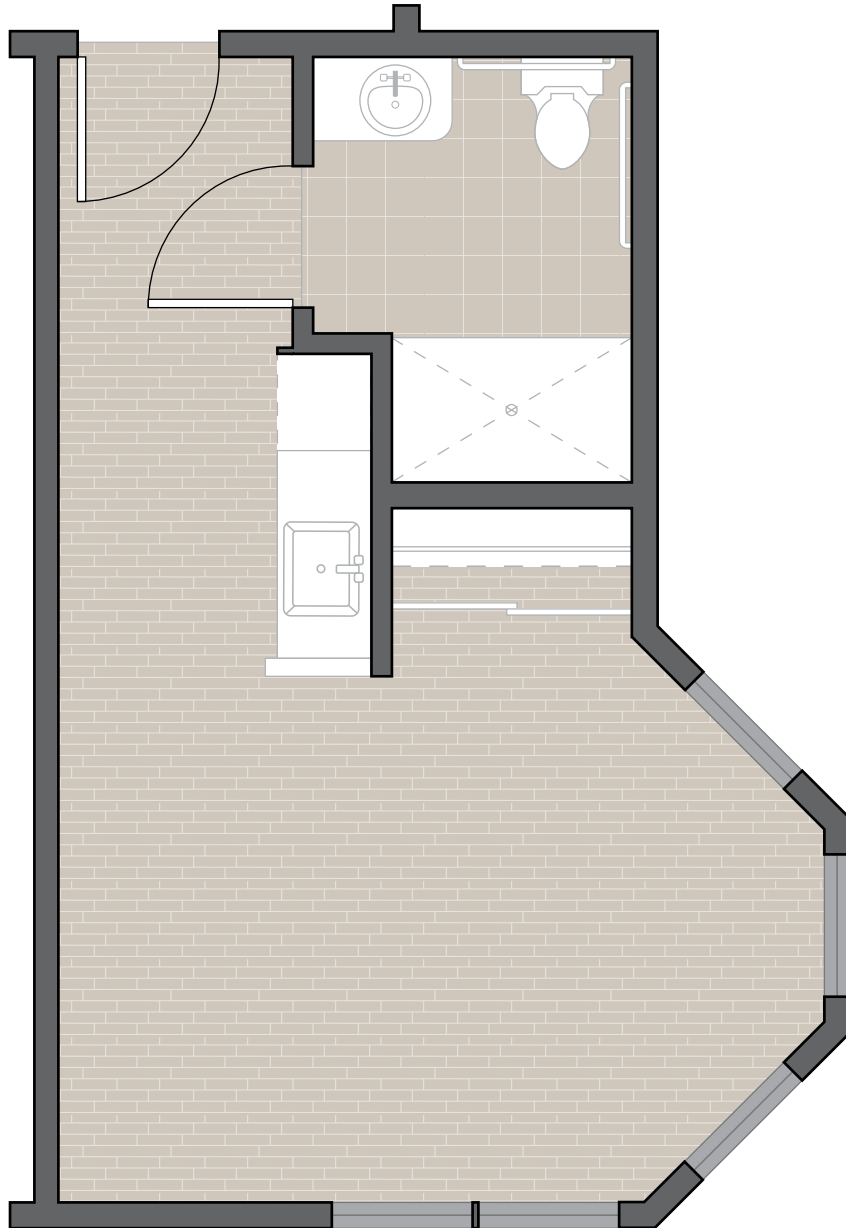

MARQUIS

FOREST GROVE

STANDARD STUDIO - 425 SQ. FT.

Marquis Forest Grove
Assisted Living Studio Floor Plan
The best, rest of your life.

Marquis Forest Grove
marquiscompanies.com

3336 19th Avenue Forest Grove
Oregon, 97116

ph 503-359-1129
fax 503-357-4449

MARQUIS

FOREST GROVE

STANDARD STUDIO - 352 SQ. FT.

Marquis Forest Grove
Assisted Living Studio Floor Plan
The best, rest of your life.

Marquis Forest Grove
marquiscompanies.com