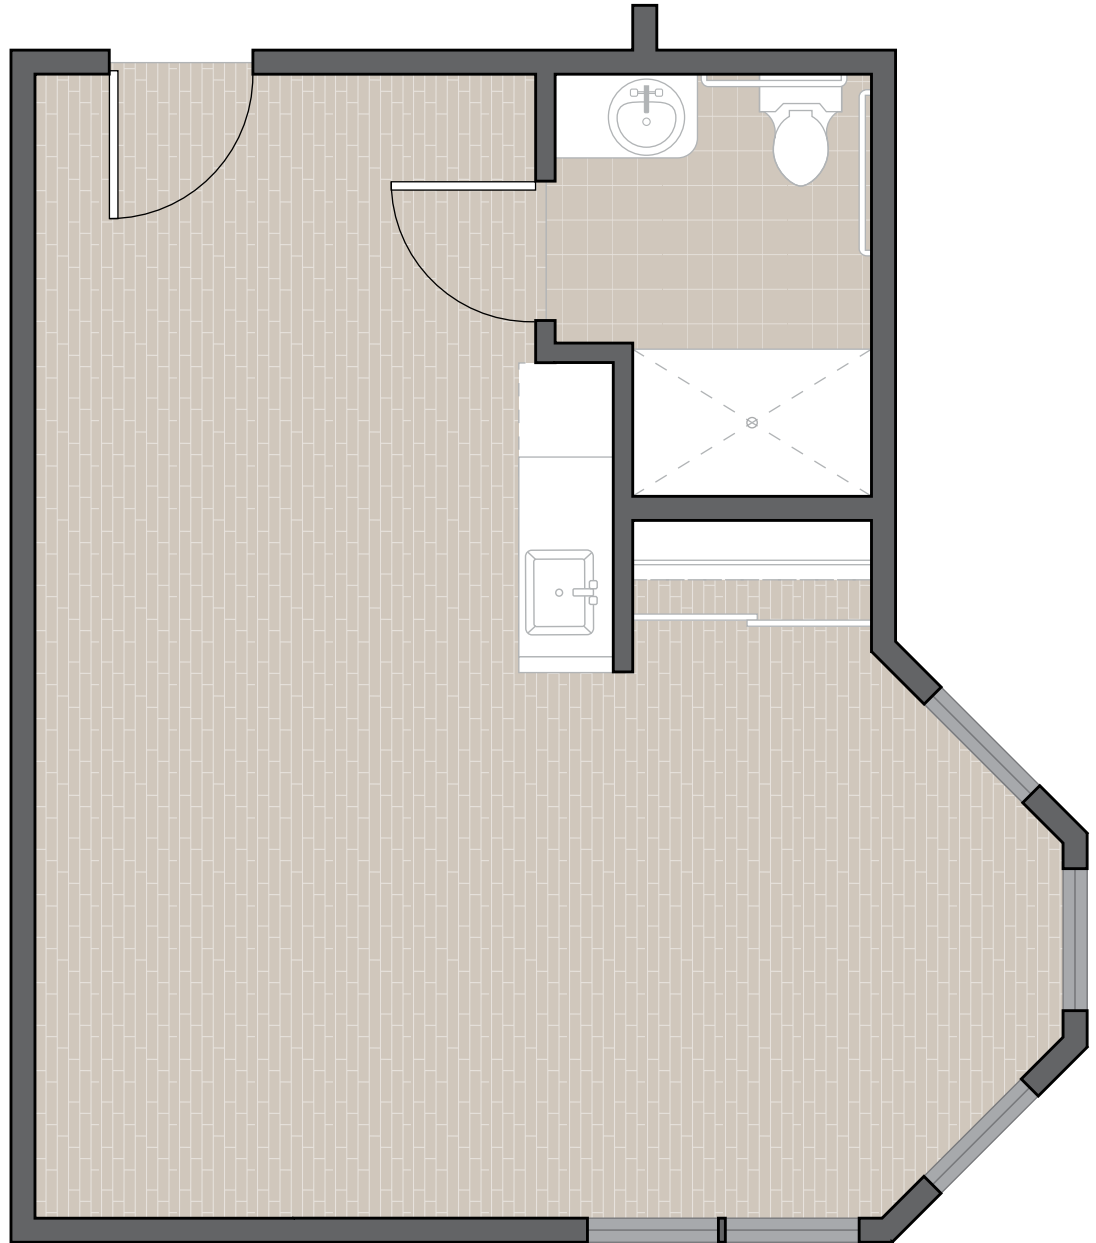

MARQUIS

FOREST GROVE

DELUXE STUDIO - 492 SQ. FT.

Marquis Forest Grove
Assisted Living Studio Floor Plan
The best, rest of your life.

Marquis Forest Grove
marquiscompanies.com

3336 19th Avenue Forest Grove
Oregon, 97116

ph 503-359-1129
fax 503-357-4449