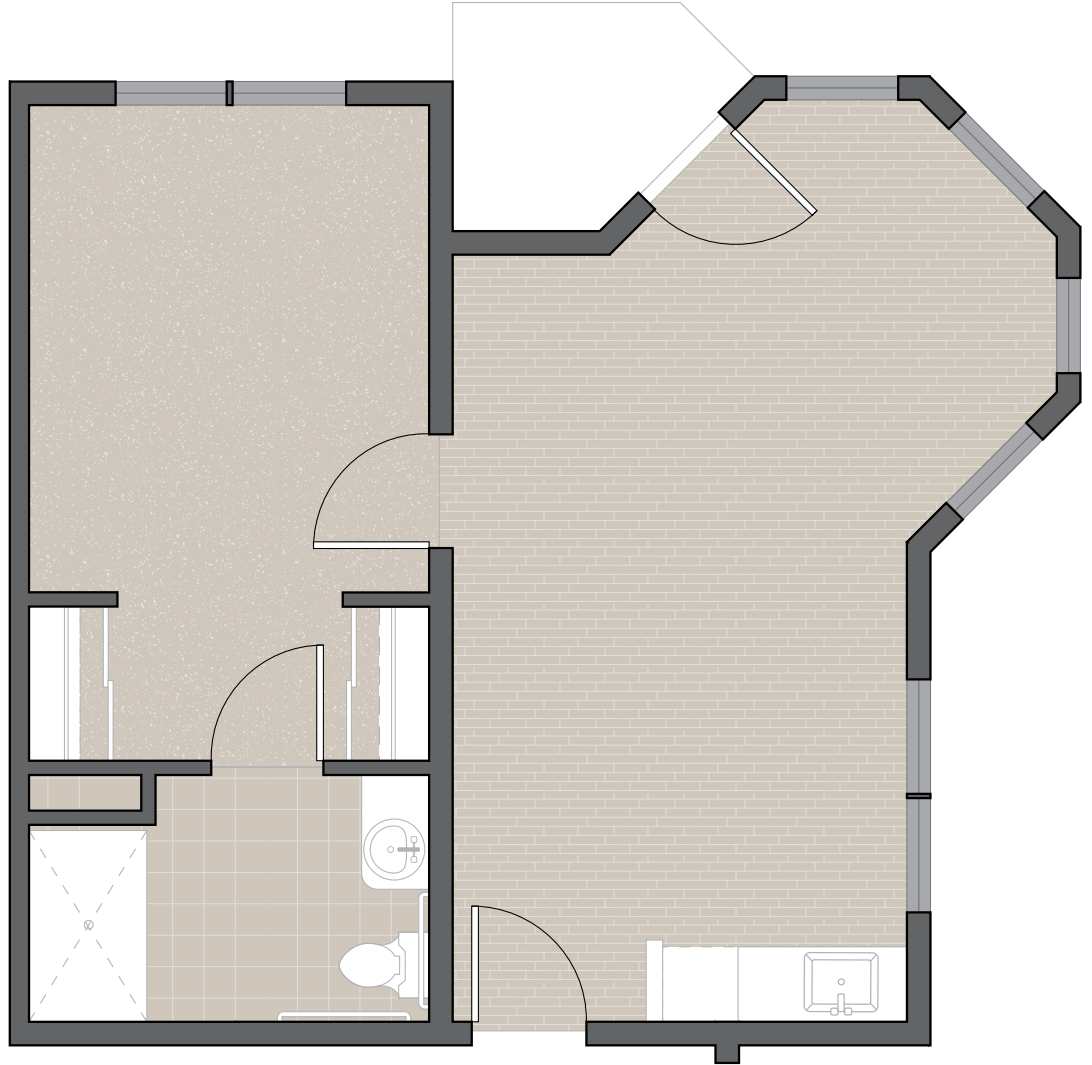

Marquis Forest Grove
marquiscompanies.com

3336 19th Avenue Forest Grove
Oregon, 97116

ph 503-359-1129
fax 503-357-4449

MARQUIS

FOREST GROVE

1 BEDROOM - 604 SQ. FT.

Marquis Forest Grove
Assisted Living One Bedroom Floor Plan
The best, rest of your life.