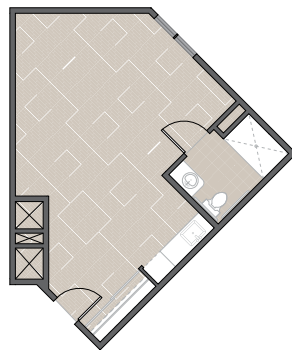

STANDARD STUDIO FLOOR PLAN
425 SQ. FT.

STUDIO SUITE FLOOR PLAN
352 SQ. FT.

DELUXE STUDIO FLOOR PLAN
476 SQ. FT.

DELUXE STUDIO FLOOR PLAN
492 SQ. FT.

DELUXE STUDIO FLOOR PLAN
495 SQ. FT.

DELUXE STUDIO FLOOR PLAN
538 SQ. FT.

MARQUIS

FOREST GROVE

Marquis Forest Grove
Assisted Living
The best, rest of your life.

STANDARD ONE BEDROOM FLOOR PLAN
604 SQ. FT.

DELUXE ONE BEDROOM FLOOR PLAN
702 SQ. FT.

ONE BEDROOM SUITE FLOOR PLAN
778 SQ. FT.