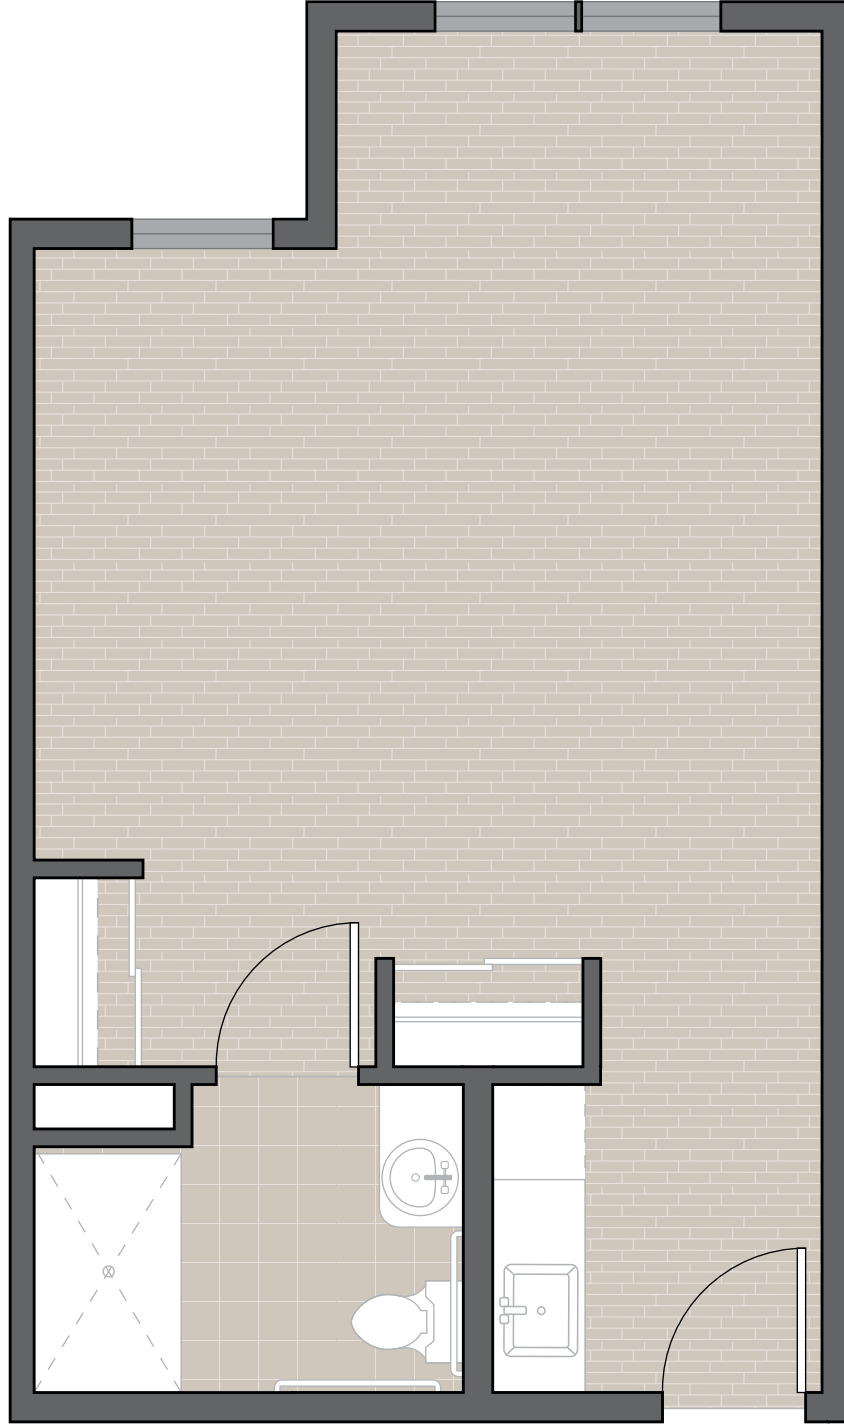

MARQUIS

FOREST GROVE

STANDARD STUDIO - 425 SQ. FT.

Marquis Forest Grove
Assisted Living Studio Floor Plan
The best, rest of your life.

Marquis Forest Grove
marquiscompanies.com

3336 19th Avenue Forest Grove
Oregon, 97116

3336 19th Avenue Forest Grove
Oregon, 97116

ph 503-359-1129
fax 503-357-4449

MARQUIS

FOREST GROVE

DELUXE STUDIO - 476 SQ. FT.

Marquis Forest Grove
Assisted Living Studio Floor Plan
The best, rest of your life.