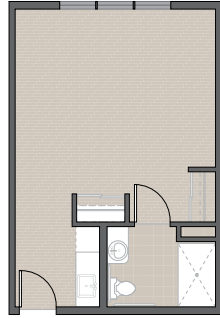

STANDARD STUDIO FLOOR PLAN
425 SQ. FT.

STUDIO SUITE FLOOR PLAN
352 SQ. FT.

DELUXE STUDIO FLOOR PLAN
476 SQ. FT.

DELUXE STUDIO FLOOR PLAN
492 SQ. FT.

DELUXE STUDIO FLOOR PLAN
495 SQ. FT.

DELUXE STUDIO FLOOR PLAN
538 SQ. FT.