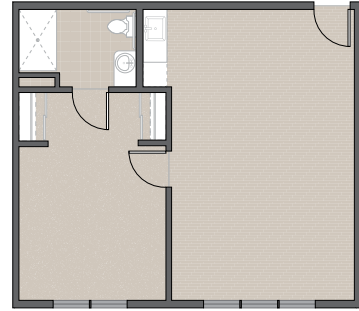

MARQUIS

FOREST GROVE

Marquis Forest Grove
Assisted Living
The best, rest of your life.

STANDARD ONE BEDROOM FLOOR PLAN
604 SQ. FT.

DELUXE ONE BEDROOM FLOOR PLAN
702 SQ. FT.

ONE BEDROOM SUITE FLOOR PLAN
778 SQ. FT.