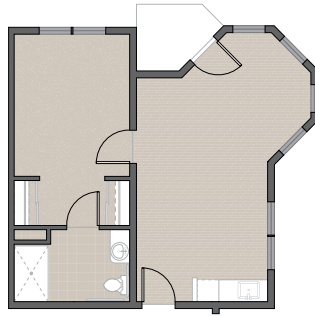

STANDARD STUDIO FLOOR PLAN
425 SQ. FT.

STUDIO SUITE FLOOR PLAN
352 SQ. FT.

DELUXE STUDIO FLOOR PLAN
476 SQ. FT.

DELUXE STUDIO FLOOR PLAN
492 SQ. FT.

DELUXE STUDIO FLOOR PLAN
495 SQ. FT.

DELUXE STUDIO FLOOR PLAN
538 SQ. FT.

MARQUIS

FOREST GROVE

Marquis Forest Grove
Assisted Living
The best, rest of your life.

STANDARD ONE BEDROOM FLOOR PLAN
604 SQ. FT.

DELUXE ONE BEDROOM FLOOR PLAN
702 SQ. FT.

ONE BEDROOM SUITE FLOOR PLAN
778 SQ. FT.