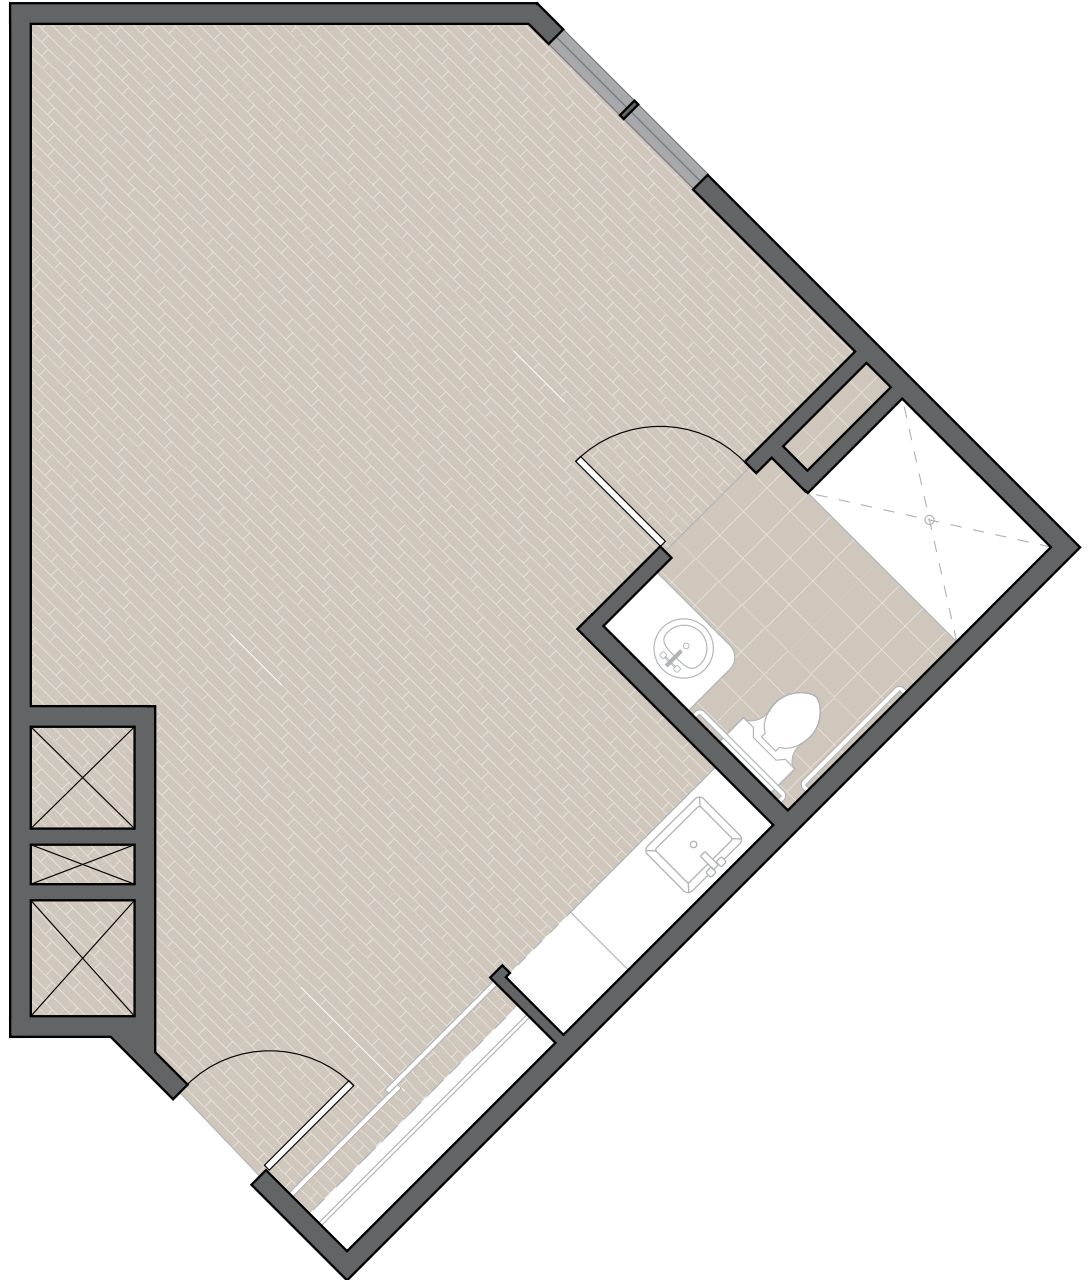

MARQUIS

FOREST GROVE

DELUXE STUDIO - 495 SQ. FT.

Marquis Forest Grove
Assisted Living Studio Floor Plan
The best, rest of your life.

Marquis Forest Grove
marquiscompanies.com

3336 19th Avenue Forest Grove
Oregon, 97116

ph 503-359-1129
fax 503-357-4449