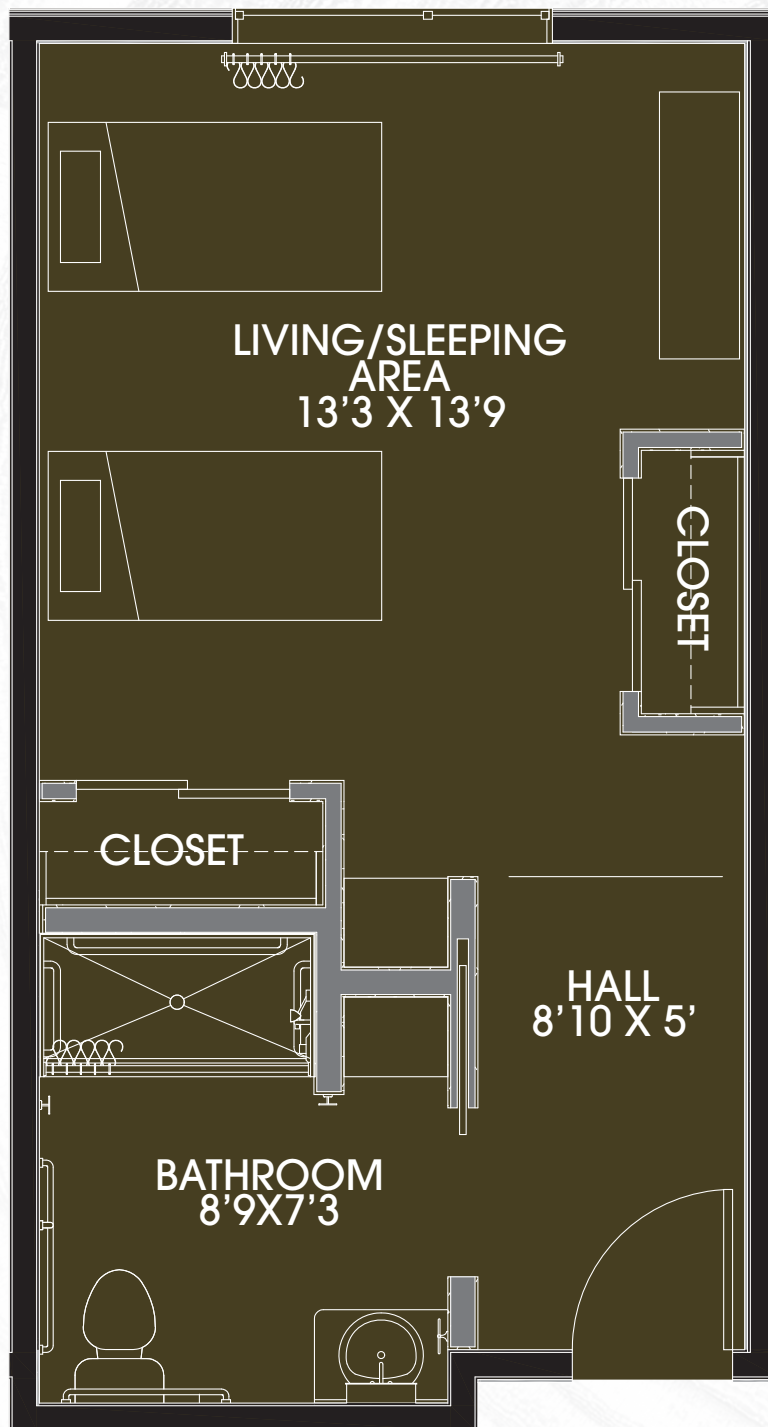

# Marquis Eugene

Memory Care  
Apartment  
Floorplan

Unit - Private

Square Footage

Total 240 SF

MARQUIS

EUGENE

Marquis Eugene  
[marquiscompanies.com](http://marquiscompanies.com)

# Marquis Eugene

Memory Care  
Apartment  
Floorplan

Unit - Shared

Square Footage

Total 330 SF

MARQUIS

EUGENE

Marquis Eugene  
[marquiscompanies.com](http://marquiscompanies.com)